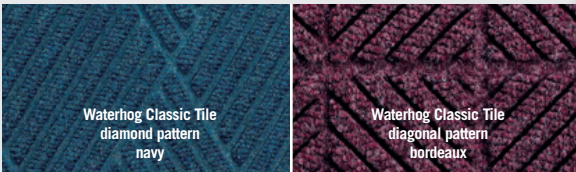

- 30 oz, 100% post-consumer recycled PET Polyester fiber derived from used plastic bottles for the face and a rubber backing
- 18" x 18" tiles, 1/4" or 7/16" pile height
- Diagonal, diamond or geometric pattern. Each pattern may be special ordered with the universal recycle symbol molded into the pattern.
- Permanent rubber reinforced bi-level face will not crush. Provides years of superior dirt and moisture collection.
- Modular flexibility to handle small to large entrances

Waterhog Eco Premier Tile
diamond pattern
indigo

Waterhog Eco Premier Tile
diagonal pattern
maroon

Waterhog Eco Premier Tile
geometric pattern
grey ash

Waterhog Classic Tile
diamond pattern
navy

Waterhog Classic Tile
diagonal pattern
bordeaux

Waterhog Classic Tile
geometric pattern
evergreen

Waterhog Classic Tile
classic square
bluestone

WATERHOG™ CLASSIC TILE

- Offers the same outstanding cleaning performance and benefits as the Waterhog™ Classic mat
- Premium 24-ounce anti-static, 100% polypropylene fiber system dries quickly and won't fade or rot
- 18" x 18" tiles, 1/4" or 7/16" pile height
- Classic square, diagonal, diamond or geometric pattern
- Designed to be installed in high-traffic areas such as entrances, recessed mat wells, lobbies, vestibules and elevators