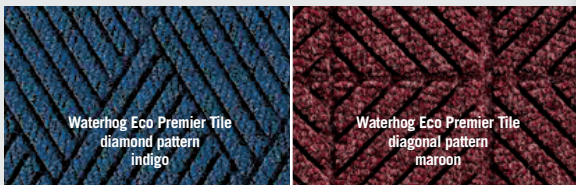

Waterhog Eco Premier Tile
diamond pattern
southern pine

Waterhog Classic Tile
geometric pattern
dark brown

A
CWF Flooring, Inc.
Company

ENTRANCE/SCRAPER-WIPER/INDOOR-OUTDOOR

WATERHOG™ ECO PREMIER TILE
Outdoor Carpet Tiles

- 30 oz, 100% post-consumer recycled PET Polyester fiber derived from used plastic bottles for the face and a rubber backing
- 18" x 18" tiles, 1/4" or 7/16" pile height
- Diagonal, diamond or geometric pattern. Each pattern may be special ordered with the universal recycle symbol molded into the pattern.
- Permanent rubber reinforced bi-level face will not crush. Provides years of superior dirt and moisture collection.
- Modular flexibility to handle small to large entrances

Waterhog Eco Premier Tile
diamond pattern
indigo

Waterhog Eco Premier Tile
diagonal pattern
maroon

Waterhog Eco Premier Tile
geometric pattern
grey ash

Waterhog Classic Tile
diamond pattern
navy

Waterhog Classic Tile
diagonal pattern
bordeaux