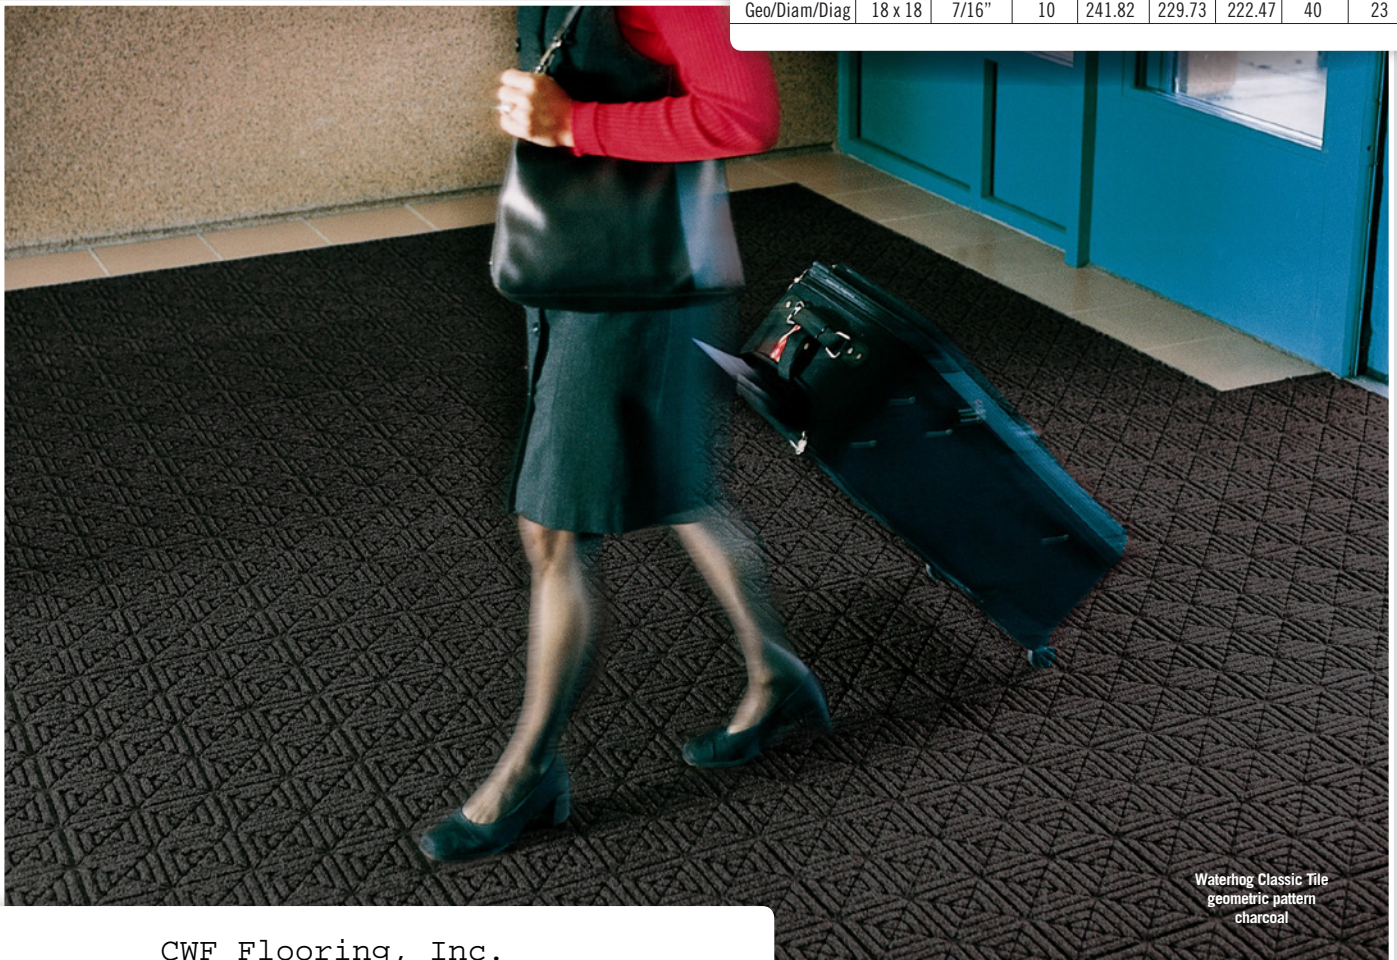

Waterhog Classic Tile
geometric pattern
charcoal

CWF Flooring, Inc.
38325 6th St. East
Palmdale, CA 93550
Web: www.CarpetTile.us