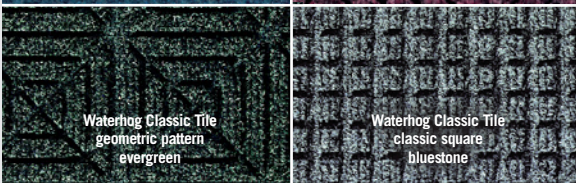

Waterhog Eco Premier Tile
diamond pattern
indigo

Waterhog Eco Premier Tile
diagonal pattern
maroon

Waterhog Eco Premier Tile
geometric pattern
grey ash

Waterhog Classic Tile
diamond pattern
navy

Waterhog Classic Tile
diagonal pattern
bordeaux

Waterhog Classic Tile
geometric pattern
evergreen

Waterhog Classic Tile
classic square
bluestone

WATERHOG™ CLASSIC TILE

- Offers the same outstanding cleaning performance and benefits as the Waterhog™ Classic mat
- Premium 24-ounce anti-static, 100% polypropylene fiber system dries quickly and won't fade or rot
- 18" x 18" tiles, 1/4" or 7/16" pile height
- Classic square, diagonal, diamond or geometric pattern
- Designed to be installed in high-traffic areas such as entrances, recessed mat wells, lobbies, vestibules and elevators