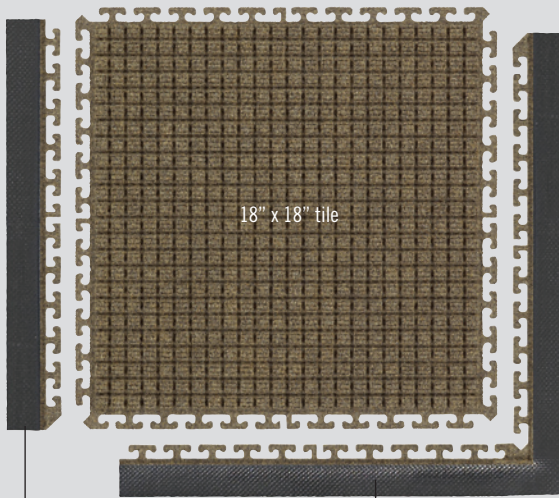

# WATERHOG MODULAR TILE SQUARE

Product No. 2210

Tile	Size Approx. (in.)	Tile/pcs per case	Quantity/Price			Shipping Wt. (lbs)
			1-16	17-36	36+	
18" Tile-01	18" x 18" x 7/16"	10	286.02	271.72	263.15	44
36" Tile-02	36" x 36" x 7/16"	4	457.63	434.76	421.03	66
18" Side Border				10.50		
18" Corner Border				21.00		
36" Side Border				21.00		
36" Corner Border				42.00		

Waterhog Modular Tile Square  
bordeaux

## WATERHOG MODULAR TILE SQUARE

18" x 18" tile

18" side border

18" corner border

Side and corner border also available for 36" x 36" tile

36" x 36" tile

A  
**CWF Flooring, Inc.**  
 Company

<http://carpettile.us/>