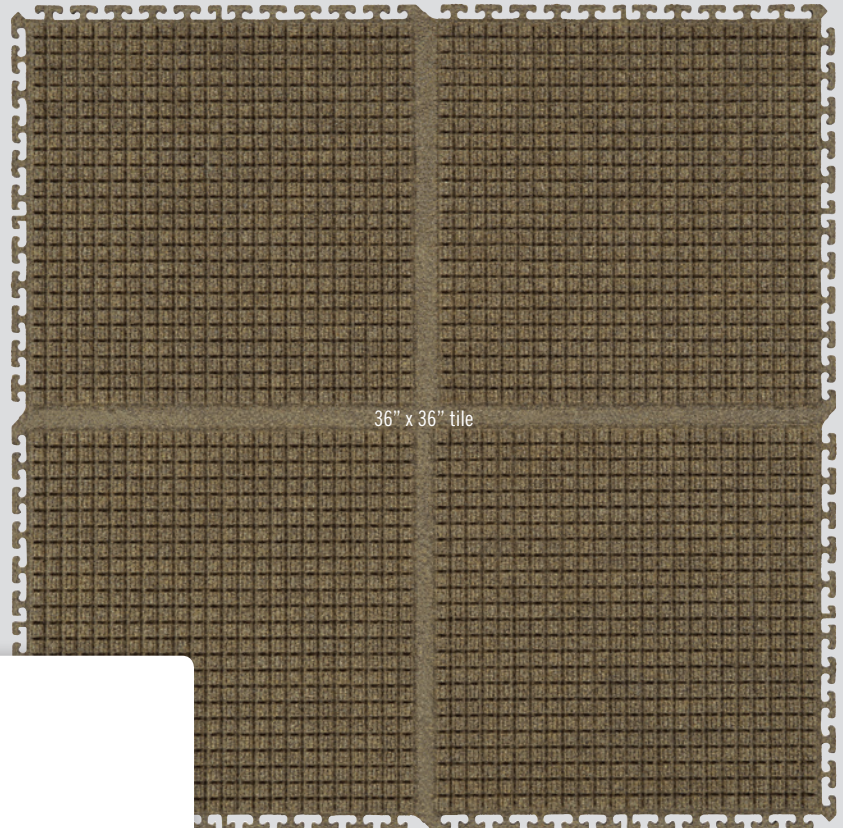

# WATERHOG MODULAR TILE SQUARE

Product No. 2210

Tile	Size Approx. (in.)	Tile/pcs per case	Quantity/Price			Shipping Wt. (lbs)
			1-16	17-36	36+	
18" Tile-01	18" x 18" x 7/16"	10	286.02	271.72	263.15	44
36" Tile-02	36" x 36" x 7/16"	4	457.63	434.76	421.03	66
18" Side Border				10.50		
18" Corner Border				21.00		
36" Side Border				21.00		
36" Corner Border				42.00		

Waterhog Modular Tile Square  
bordeaux

## WATERHOG MODULAR TILE SQUARE

18" x 18" tile

18" side border

18" corner border

Side and corner border also available for 36" x 36" tile

36" x 36" tile

A  
**CWF Flooring, Inc.**  
 Company

<http://carpettile.us/>