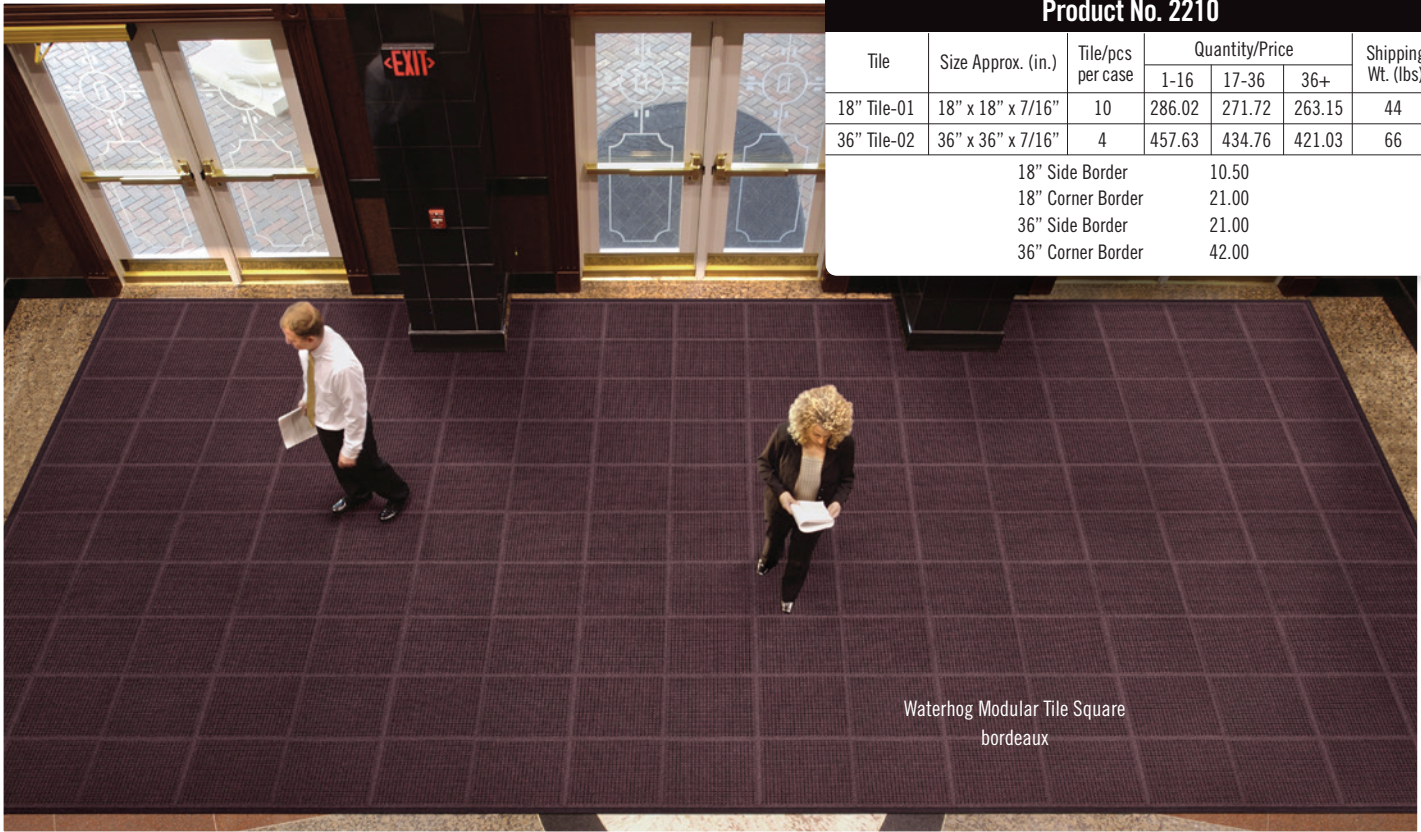

# WATERHOG MODULAR TILE SQUARE

Product No. 2210

Tile	Size Approx. (in.)	Tile/pcs per case	Quantity/Price			Shipping Wt. (lbs)
			1-16	17-36	36+	
18" Tile-01	18" x 18" x 7/16"	10	286.02	271.72	263.15	44
36" Tile-02	36" x 36" x 7/16"	4	457.63	434.76	421.03	66
18" Side Border				10.50		
18" Corner Border				21.00		
36" Side Border				21.00		
36" Corner Border				42.00		

Waterhog Modular Tile Square  
bordeaux